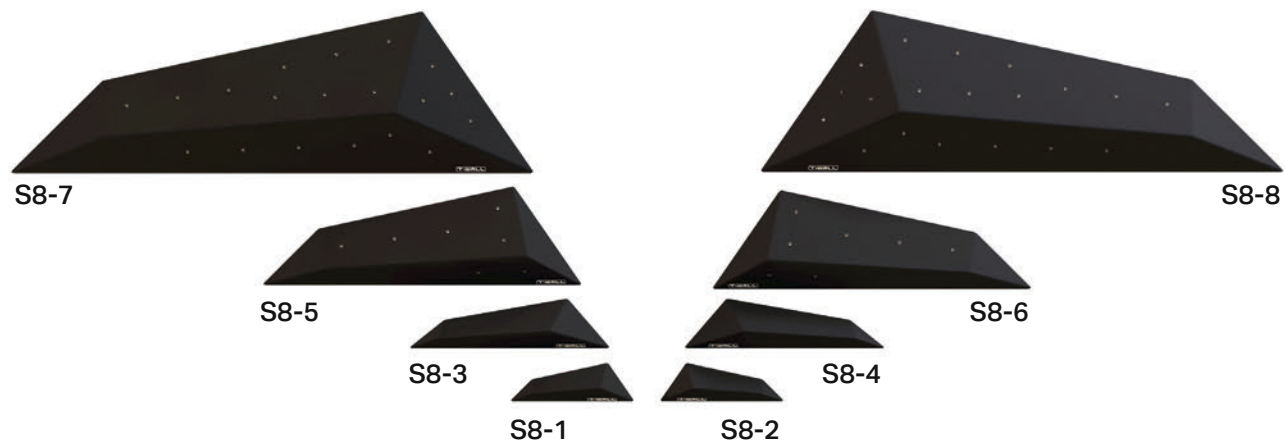

Choose the volumes optionally with or without T-nuts

LLANO

Smallest:
Height: 7 cm
Side: 35 cm

Largest:
Height: 24 cm
Side: 125 cm

Choose the volumes
optionally with or
without T-nuts

OLAS

Smallest:
Height: 20 cm
Side: 80 cm

Largest:
Height: 49 cm
Side: 125 cm

Choose the volumes
optionally with or
without T-nuts

MONTSERRAT

Smallest:
Height: 15 cm
Side: 75 cm

Largest:
Height: 37 cm
Side: 210 cm

Choose the volumes
optionally with or
without T-nuts

ARCOIRIS

Smallest:
Height: 16 cm
Side: 84 cm

Largest:
Height: 38 cm
Side: 210 cm

Choose the volumes
optionally with or
without T-nuts

SPIDER

Smallest:
Height: 10 cm
Side: 50 cm

Largest:
Height: 16 cm
Side: 210 cm