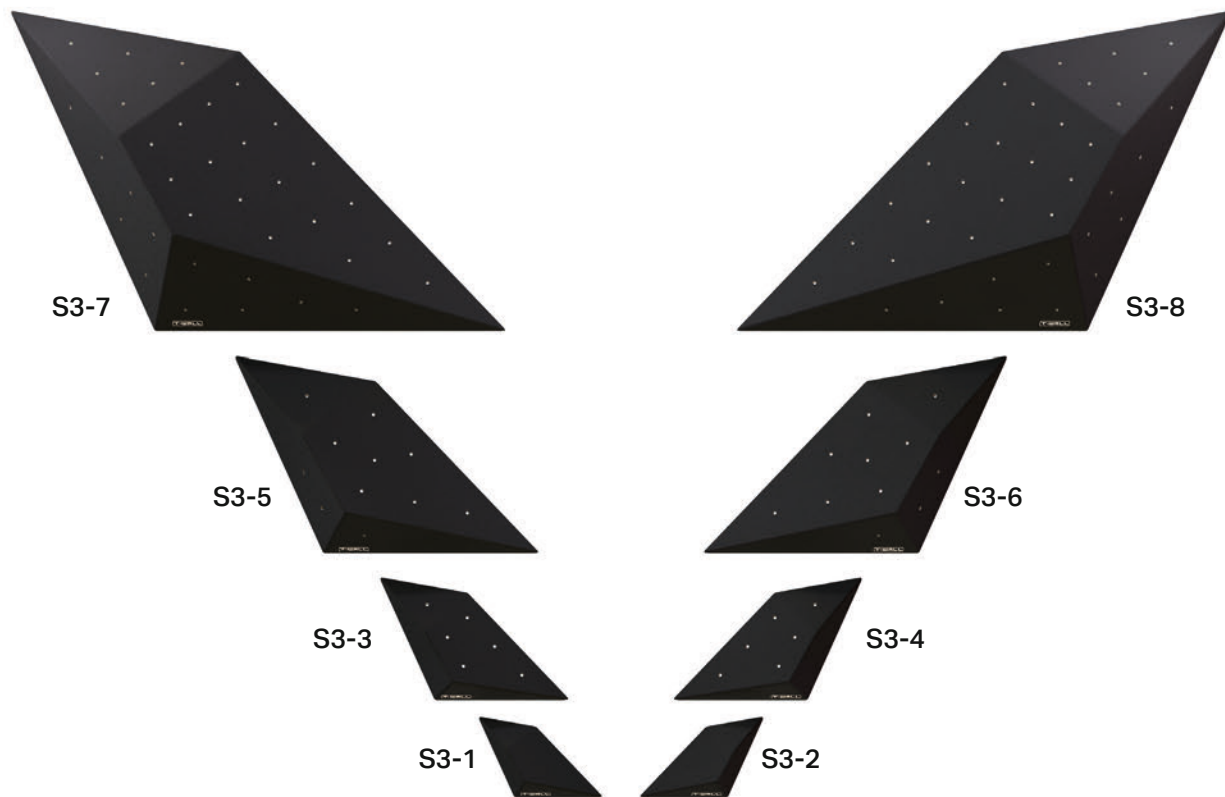

1 piece

Height: 38 cm
Sides: 155 cm, 140 cm

CATARI

Choose the volumes optionally with or without T-nuts

FUEGO

Smallest:
Height: 12,1 cm
Side: 46 cm

Largest:
Height: 50,3 cm
Side: 214 cm

Choose the volumes
optionally with or
without T-nuts

CHIMPILU

Smallest:
Height: 13 cm
Side: 56 cm

Largest:
Height: 48 cm
Side: 199 cm

Choose the volumes
optionally with or
without T-nuts

DUNAS

Smallest:
Height: 8 cm
Side: 38 cm

Largest:
Height: 25 cm
Side: 152 cm