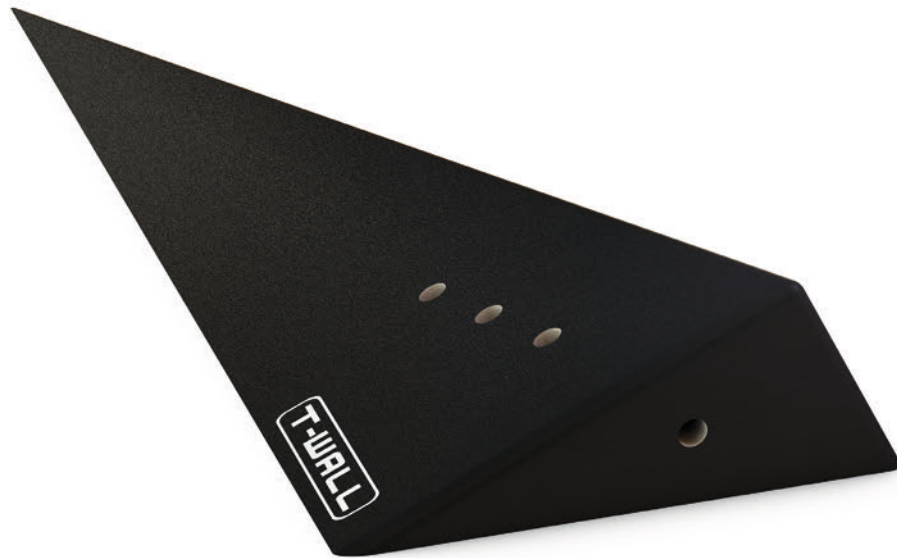

Height: 10 cm
Sides: 37 cm

GONZO 8-400

1 piece

Height: 16 cm
Sides: 37 cm

GONZO 9-400

1 piece

Height: 16 cm
Sides: 37 cm

GONZO 10-400

1 piece

Height: 9 cm
Sides: 68 cm, 23 cm

GONZO 11-400

1 piece

Height: 15 cm
Sides: 75 cm, 35 cm

GONZO 12-400

1 piece

Height: 15 cm
Sides: 75 cm, 40 cm

GONZO 13-400

1 piece

Height: 10 cm
Sides: 70 cm, 24 cm

GONZO 4-600

1 piece

Height: 35 cm
Sides: 57cm

GONZO 5-600

1 piece