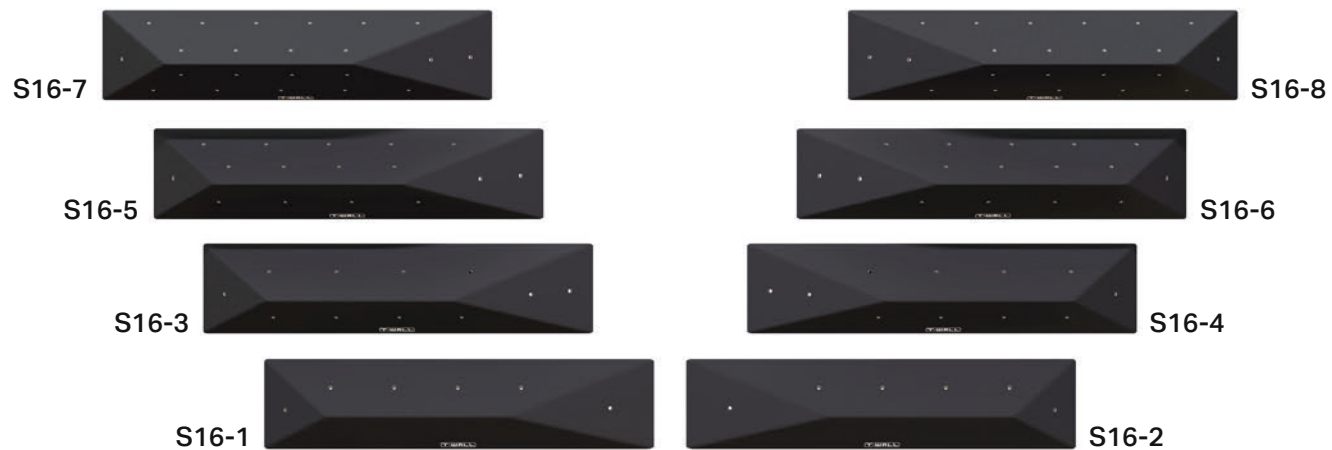

S14-3

S14-1

S14-2

S14-4

S14-6

S14-8

Choose the volumes optionally with or without T-nuts

Smallest:
Height: 10 cm
Side: 80 cm

Largest:
Height: 23 cm
Side: 80 cm

Choose the volumes
optionally with or
without T-nuts

VOLCANO

Smallest:
Height: 11 cm
Side: 50 cm

Largest:
Height: 32 cm
Side: 50 cm

Choose the volumes
optionally with or
without T-nuts