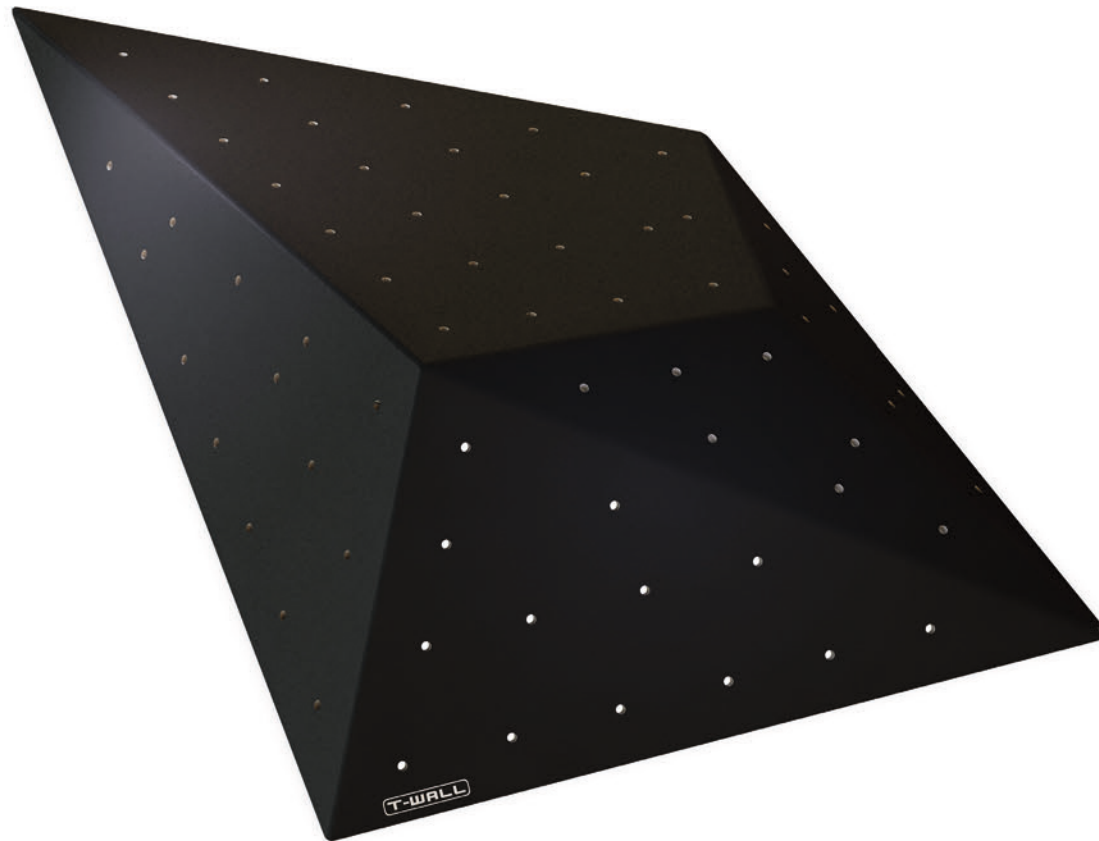

HUECO KLEBER 7