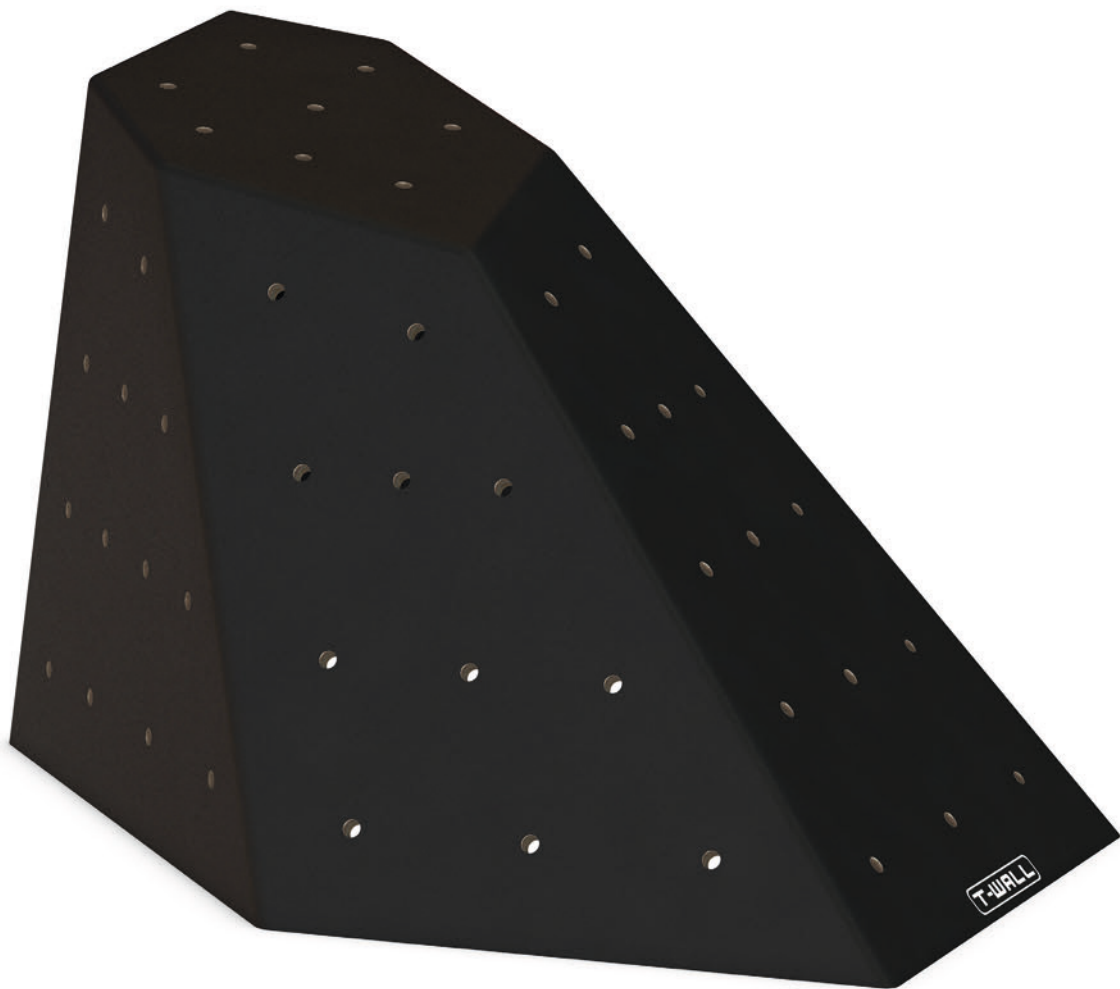

1 piece

Height: 40 cm
Sides: 60 cm, 120 cm

GONZO 17-600

1 piece

Height: 38 cm
Sides: 40 cm

GONZO 18-600

1 piece

Height: 57 cm
Sides: 60 cm, 45 cm

A dark, textured pyramid is shown against a black background. The pyramid is illuminated from the side, creating a gradient of light across its surface. The top face of the pyramid is covered in a grid of small, circular holes. The word "HUECOS" is written in white, bold, uppercase letters on the right side of the image.