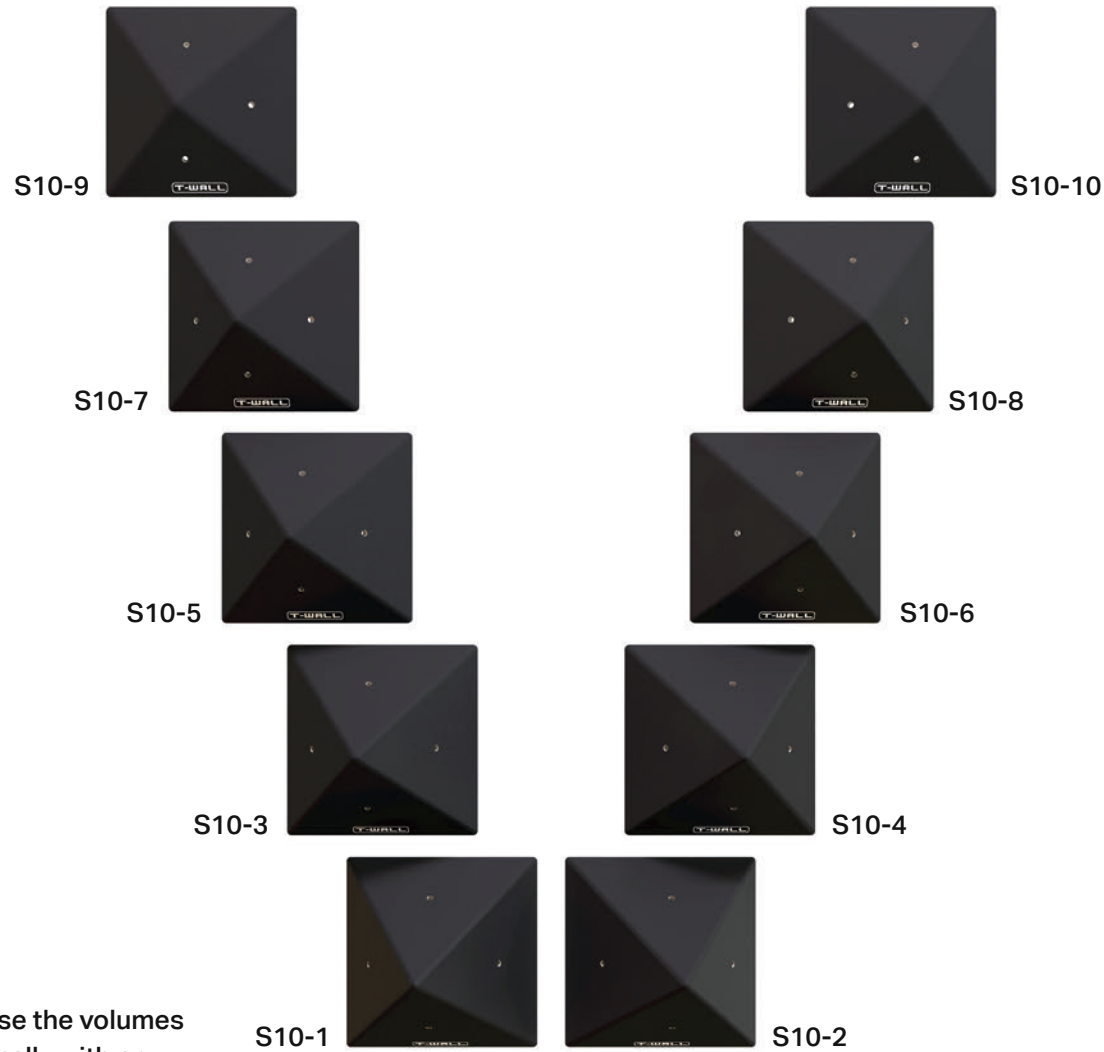

S9-2

Choose the volumes optionally with or without T-nuts

Smallest:
Height: 10 cm
Side: 30 cm

Largest:
Height: 16 cm
Side: 30 cm

AIRE 40

Choose the volumes optionally with or without T-nuts

Smallest:
Height: 8 cm
Side: 40 cm

Largest:
Height: 29 cm
Side: 40 cm

AIRE 50

Choose the volumes optionally with or without T-nuts

Smallest:
Height: 10 cm
Side: 50 cm

Largest:
Height: 23 cm
Side: 50 cm

VIENTO

S12-7

S12-8