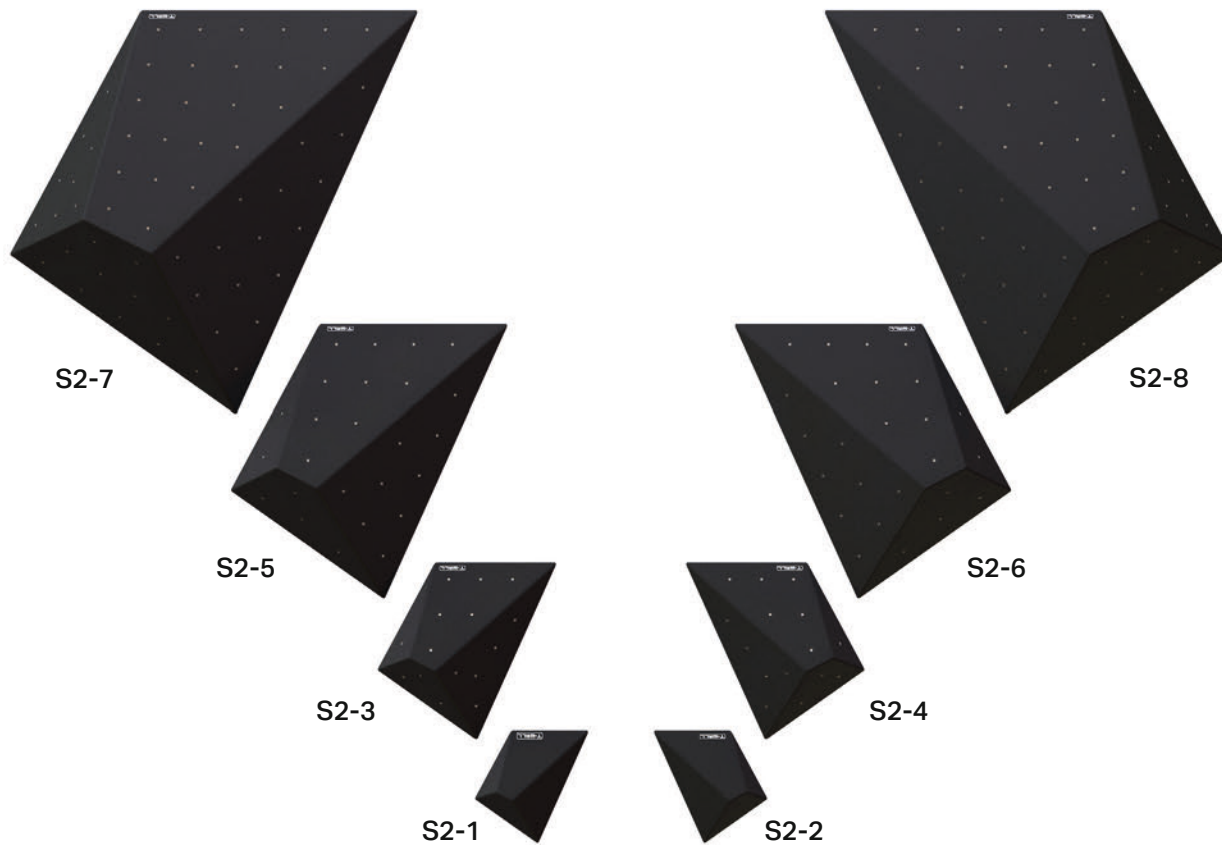

1 piece

Height: 38 cm
Sides: 155 cm, 140 cm

CATARI

Choose the volumes optionally with or without T-nuts

FUEGO

Smallest:
Height: 12,1 cm
Side: 46 cm

Largest:
Height: 50,3 cm
Side: 214 cm

Choose the volumes
optionally with or
without T-nuts

CHIMPILU

Smallest:
Height: 13 cm
Side: 56 cm

Largest:
Height: 48 cm
Side: 199 cm

Choose the volumes
optionally with or
without T-nuts

DUNAS

Smallest:
Height: 8 cm
Side: 38 cm

Largest:
Height: 25 cm
Side: 152 cm