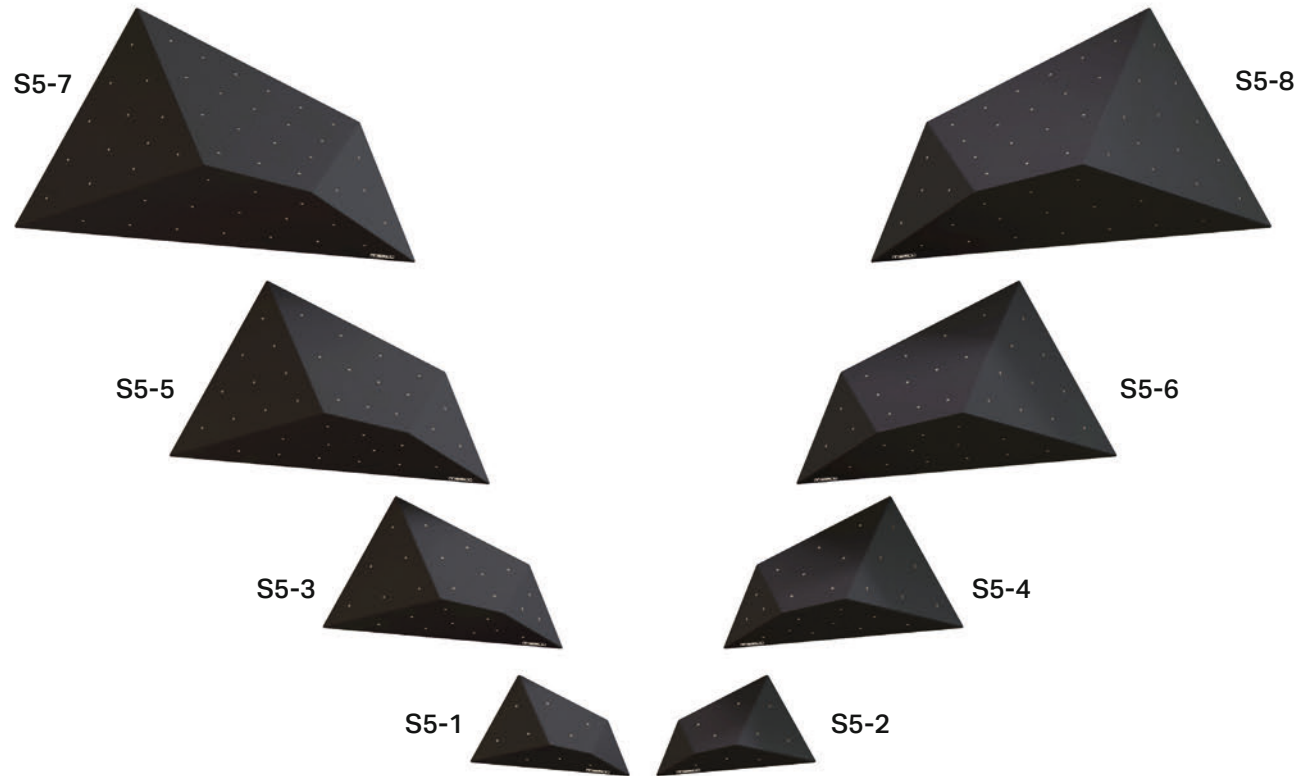

Choose the volumes optionally with or without T-nuts

LLANO

Smallest:
Height: 7 cm
Side: 35 cm

Largest:
Height: 24 cm
Side: 125 cm

Choose the volumes
optionally with or
without T-nuts

OLAS

Smallest:
Height: 20 cm
Side: 80 cm