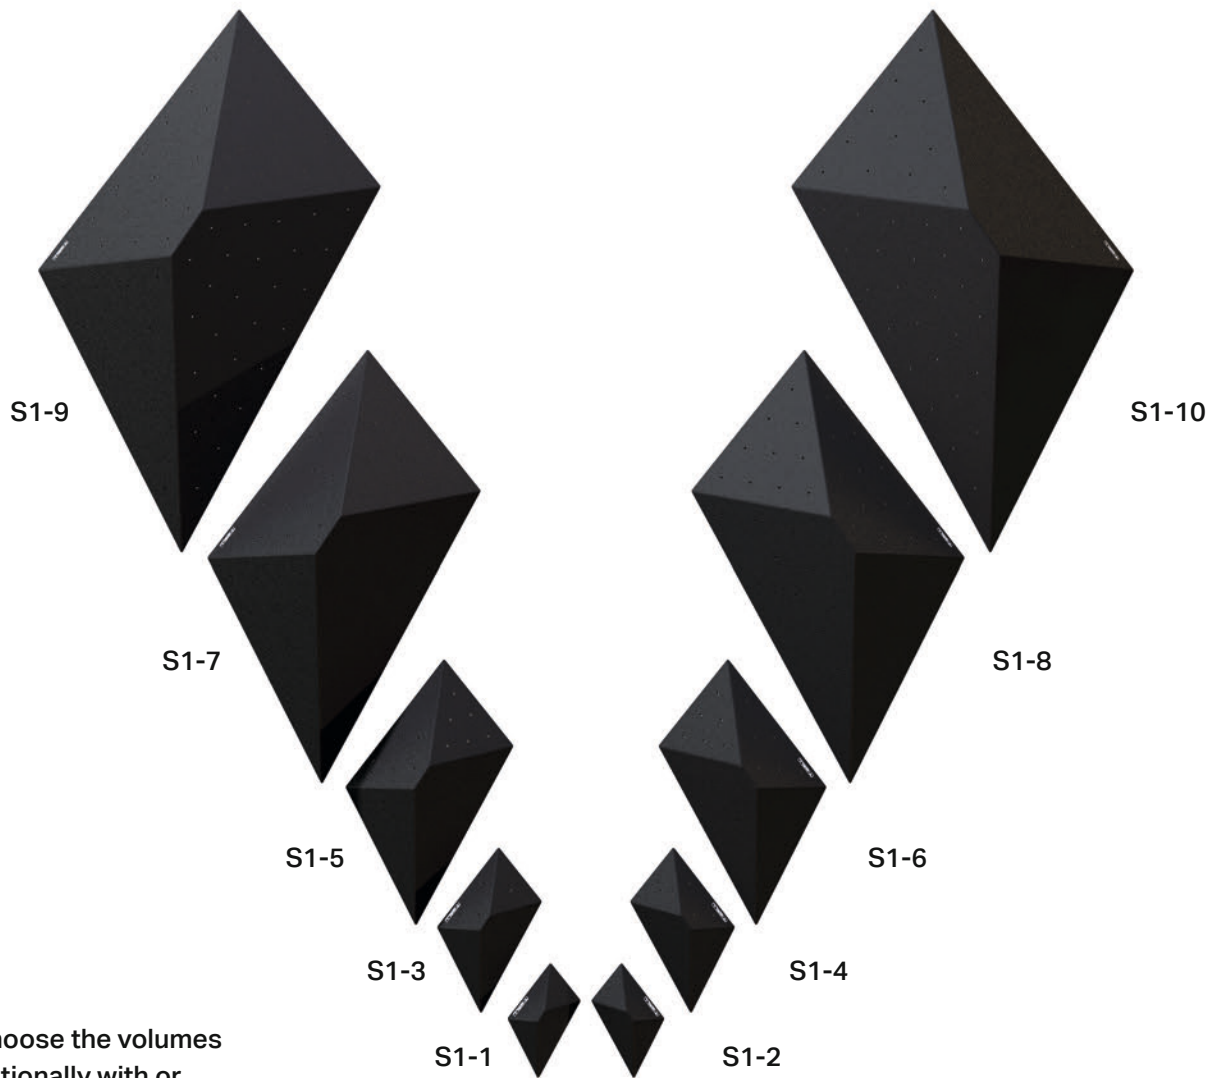

1 piece

Height: 38 cm
Sides: 155 cm, 140 cm

CATARI

Choose the volumes optionally with or without T-nuts

FUEGO

Smallest:
Height: 12,1 cm
Side: 46 cm

Largest:
Height: 50,3 cm
Side: 214 cm

Choose the volumes
optionally with or
without T-nuts

CHIMPILU

Smallest:
Height: 13 cm
Side: 56 cm

Largest:
Height: 48 cm
Side: 199 cm

Choose the volumes
optionally with or
without T-nuts

DUNAS

Smallest:
Height: 8 cm
Side: 38 cm

Largest:
Height: 25 cm
Side: 152 cm