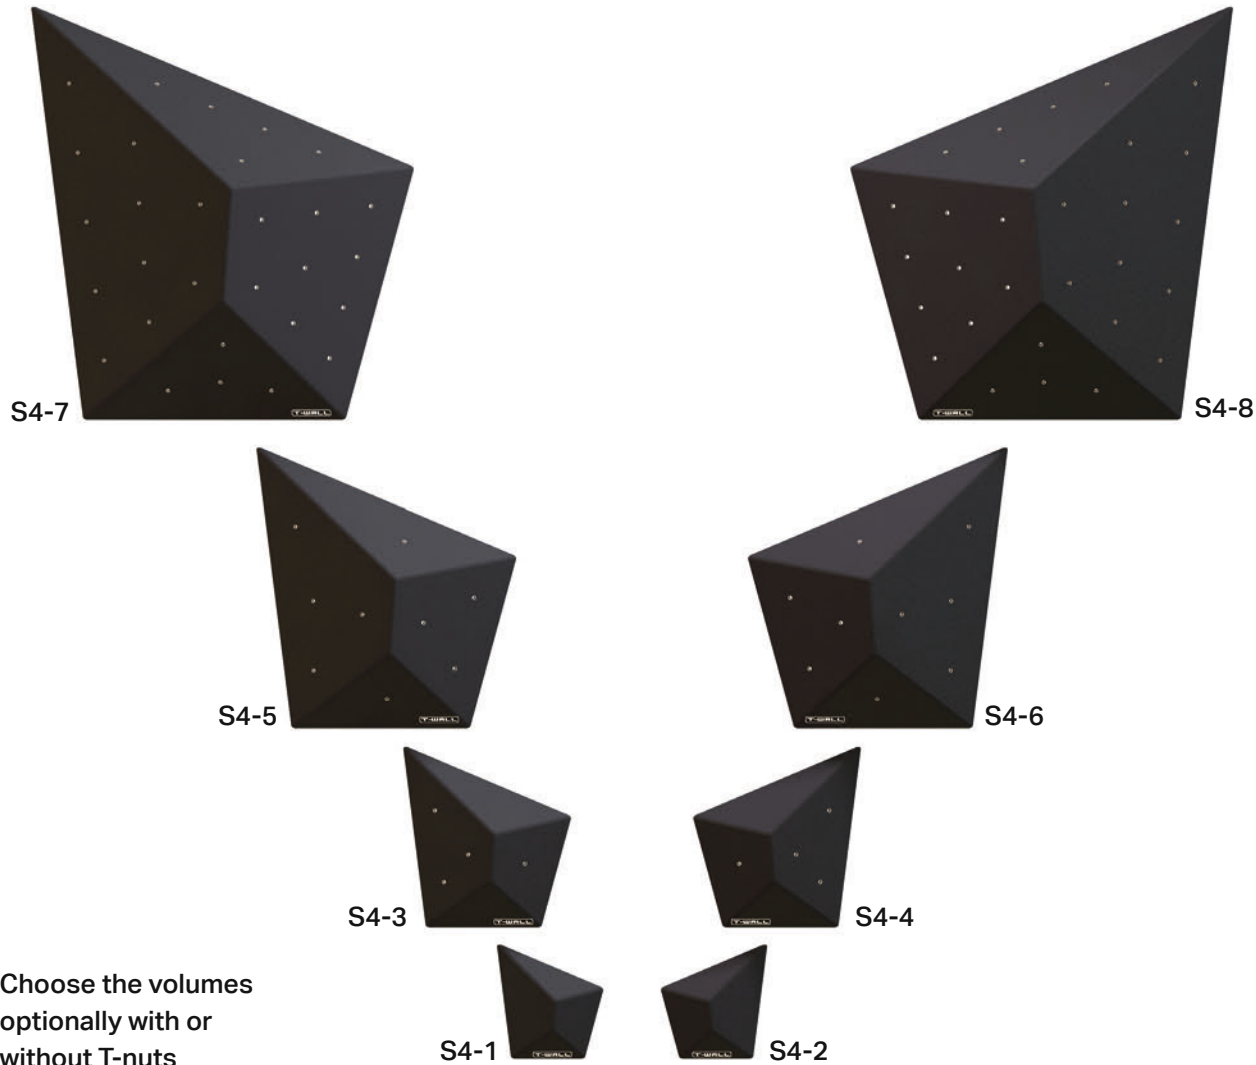

CHIMPILU

Smallest:
Height: 13 cm
Side: 56 cm

Largest:
Height: 48 cm
Side: 199 cm

Choose the volumes
optionally with or
without T-nuts

DUNAS

Smallest:
Height: 8 cm
Side: 38 cm

Largest:
Height: 25 cm
Side: 152 cm

Choose the volumes optionally with or without T-nuts

LLANO

Smallest:
Height: 7 cm
Side: 35 cm

Largest:
Height: 24 cm
Side: 125 cm

Choose the volumes
optionally with or
without T-nuts

OLAS

Smallest:
Height: 20 cm
Side: 80 cm