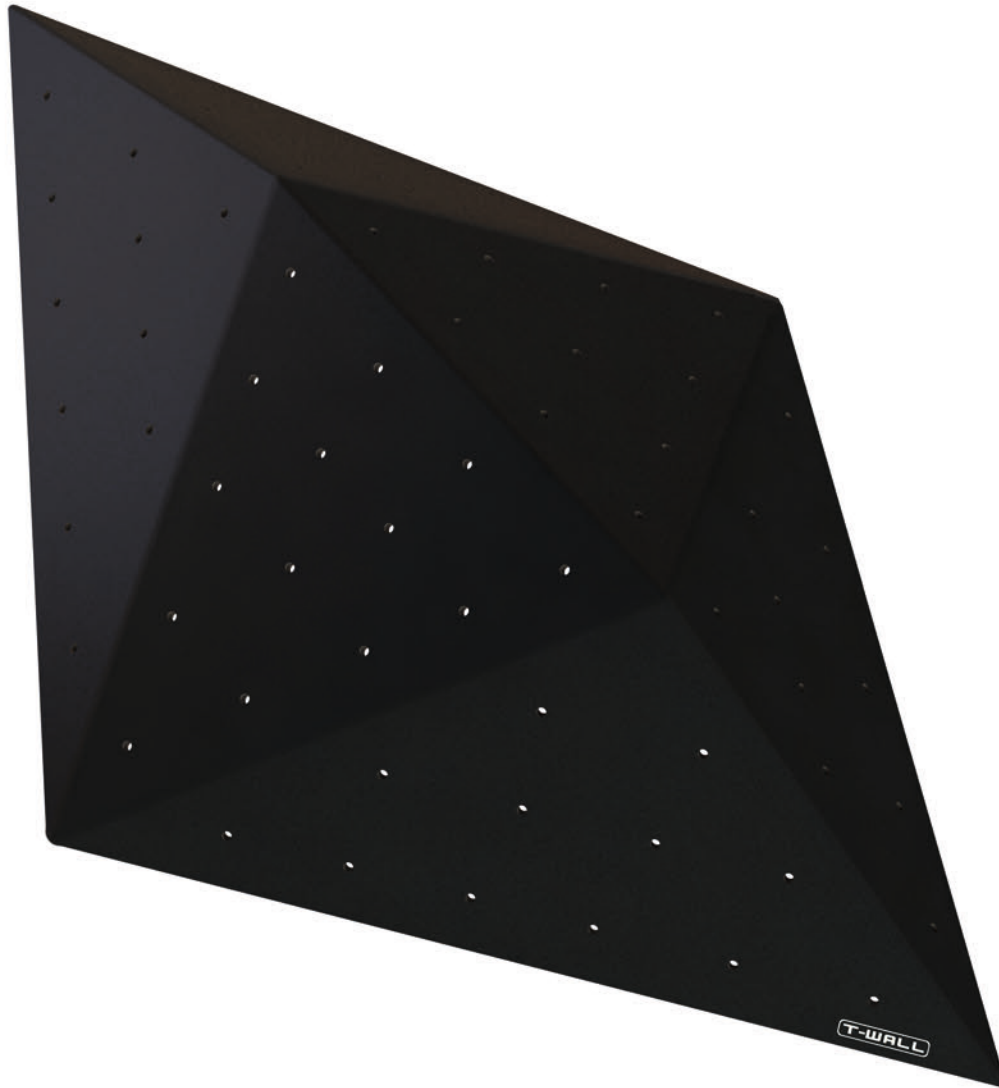

A dark, textured pyramid is shown against a black background. The pyramid is illuminated from the side, creating a gradient of light across its surface. The top face of the pyramid is covered in a grid of small, circular holes. The word "HUECOS" is written in white, bold, uppercase letters on the right side of the image.

HUECO KLEBER 7

1 piece

Height: 37 cm

Sides: 100 cm, 150 cm, 110 cm

HUECO KLEBER 8

1 piece

Height: 35 cm
Sides: 112 cm, 124 cm

HUECO KLEBER 9