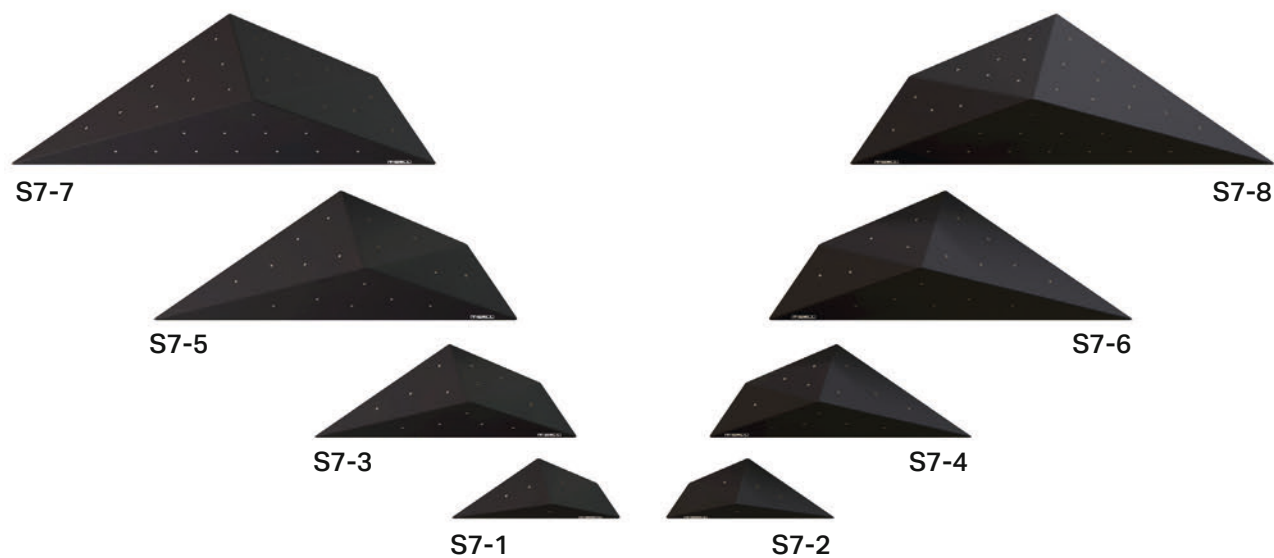

Choose the volumes optionally with or without T-nuts

LLANO

Smallest:
Height: 7 cm
Side: 35 cm

Largest:
Height: 24 cm
Side: 125 cm

Choose the volumes
optionally with or
without T-nuts

OLAS

Smallest:
Height: 20 cm
Side: 80 cm

Largest:
Height: 49 cm
Side: 125 cm

Choose the volumes
optionally with or
without T-nuts

MONTSERRAT

Smallest:
Height: 15 cm
Side: 75 cm

Largest:
Height: 37 cm
Side: 210 cm

Choose the volumes
optionally with or
without T-nuts

ARCOIRIS

Smallest:
Height: 16 cm
Side: 84 cm

Largest:
Height: 38 cm
Side: 210 cm

Choose the volumes
optionally with or
without T-nuts

SPIDER

Smallest:
Height: 10 cm
Side: 50 cm

Largest:
Height: 16 cm
Side: 210 cm