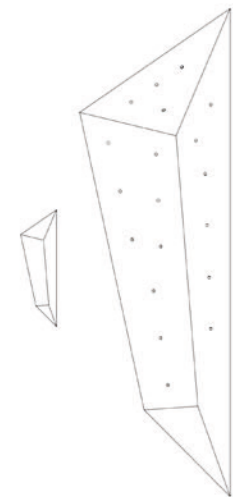

Choose the volumes optionally with or without T-nuts

LLANO

Smallest:
Height: 7 cm
Side: 35 cm

Largest:
Height: 24 cm
Side: 125 cm

Choose the volumes
optionally with or
without T-nuts

OLAS

Smallest:
Height: 20 cm
Side: 80 cm

Largest:
Height: 49 cm
Side: 125 cm

Choose the volumes
optionally with or
without T-nuts

MONTSERRAT

Smallest:
Height: 15 cm
Side: 75 cm

Largest:
Height: 37 cm
Side: 210 cm

Choose the volumes
optionally with or
without T-nuts

ARCOIRIS

Smallest:
Height: 16 cm
Side: 84 cm

Largest:
Height: 38 cm
Side: 210 cm

Choose the volumes
optionally with or
without T-nuts

SPIDER

Smallest:
Height: 10 cm
Side: 50 cm

Largest:
Height: 16 cm
Side: 210 cm

S9-2

Choose the volumes optionally with or without T-nuts

Smallest:
Height: 10 cm
Side: 30 cm

Largest:
Height: 16 cm
Side: 30 cm

AIRE 40

Choose the volumes optionally with or without T-nuts

Smallest:
Height: 8 cm
Side: 40 cm