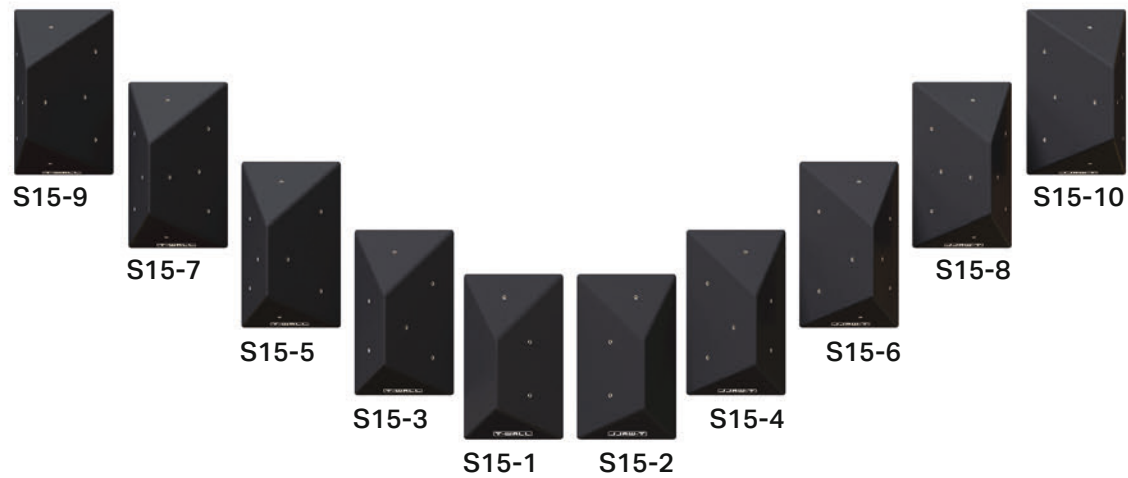

Largest:
Height: 24 cm
Side: 50 cm

BRISA

S13-7

S13-8

S13-5

S13-6

S13-3

S13-4

S13-1

S13-2

Choose the volumes optionally with or without T-nuts

Smallest:
Height: 10 cm
Side: 50 cm

Largest:
Height: 26 cm
Side: 50 cm

LAVA

S14-7

S14-5

S14-3

S14-1

S14-2

S14-4

S14-6

S14-8

Choose the volumes optionally with or without T-nuts

Smallest:
Height: 10 cm
Side: 80 cm

Largest:
Height: 23 cm
Side: 80 cm

Choose the volumes
optionally with or
without T-nuts

VOLCANO

Smallest:
Height: 11 cm
Side: 50 cm

Largest:
Height: 32 cm
Side: 50 cm

Choose the volumes
optionally with or
without T-nuts