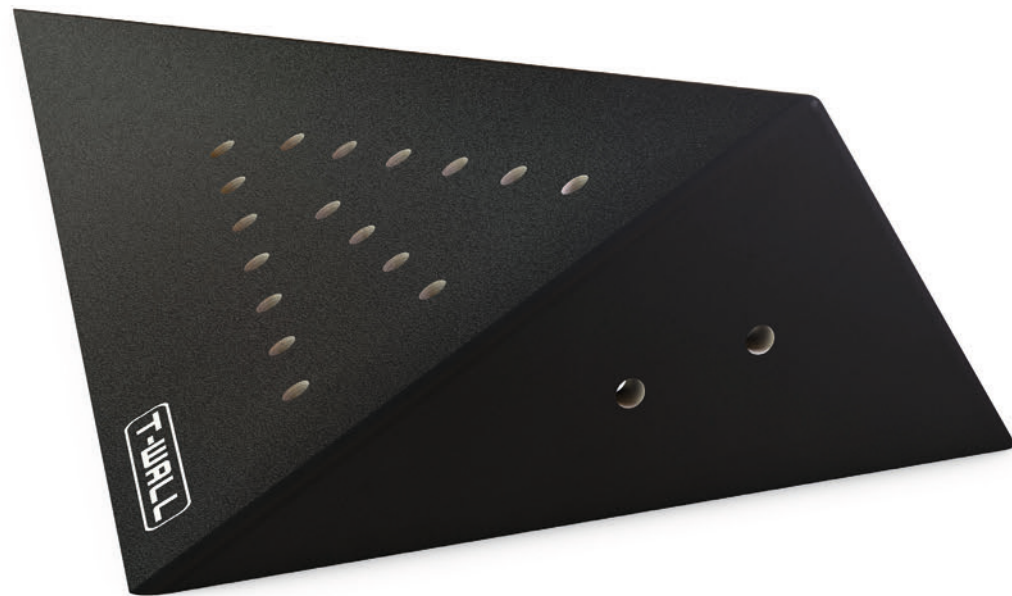

Height: 10 cm
Sides: 37 cm

GONZO 8-400

1 piece

Height: 16 cm
Sides: 37 cm

GONZO 9-400

1 piece

Height: 16 cm
Sides: 37 cm

GONZO 10-400

1 piece

Height: 9 cm
Sides: 68 cm, 23 cm

GONZO 11-400

1 piece

Height: 15 cm
Sides: 75 cm, 35 cm

GONZO 12-400

1 piece

Height: 15 cm
Sides: 75 cm, 40 cm