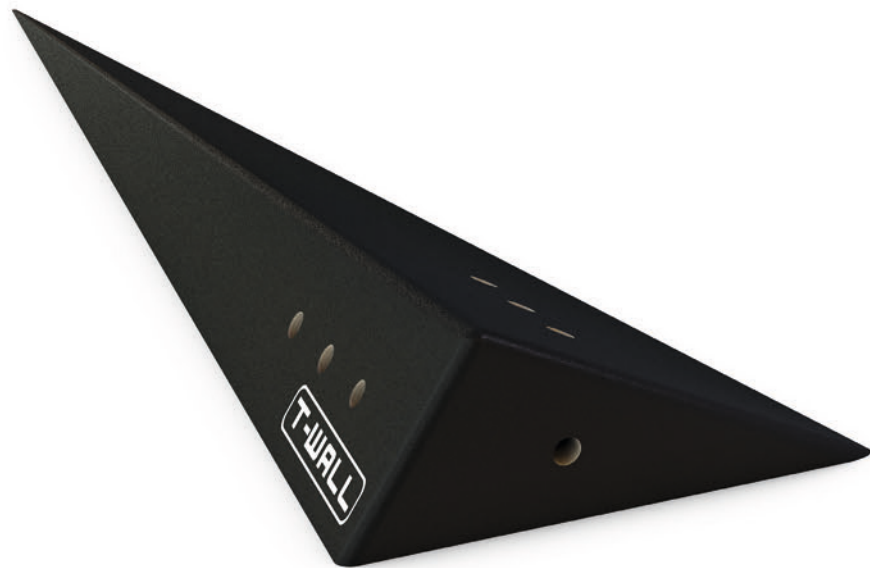

GONZO 5-400

1 piece

Height: 15 cm
Sides: 37 cm

GONZO 6-400

1 piece

Height: 11 cm
Sides: 37 cm

GONZO 7-400

1 piece

Height: 10 cm
Sides: 37 cm

GONZO 8-400

1 piece

Height: 16 cm
Sides: 37 cm

GONZO 9-400

1 piece

Height: 16 cm
Sides: 37 cm

GONZO 10-400

1 piece

Height: 9 cm
Sides: 68 cm, 23 cm

GONZO 11-400

1 piece

Height: 15 cm
Sides: 75 cm, 35 cm

GONZO 12-400

1 piece

Height: 15 cm
Sides: 75 cm, 40 cm