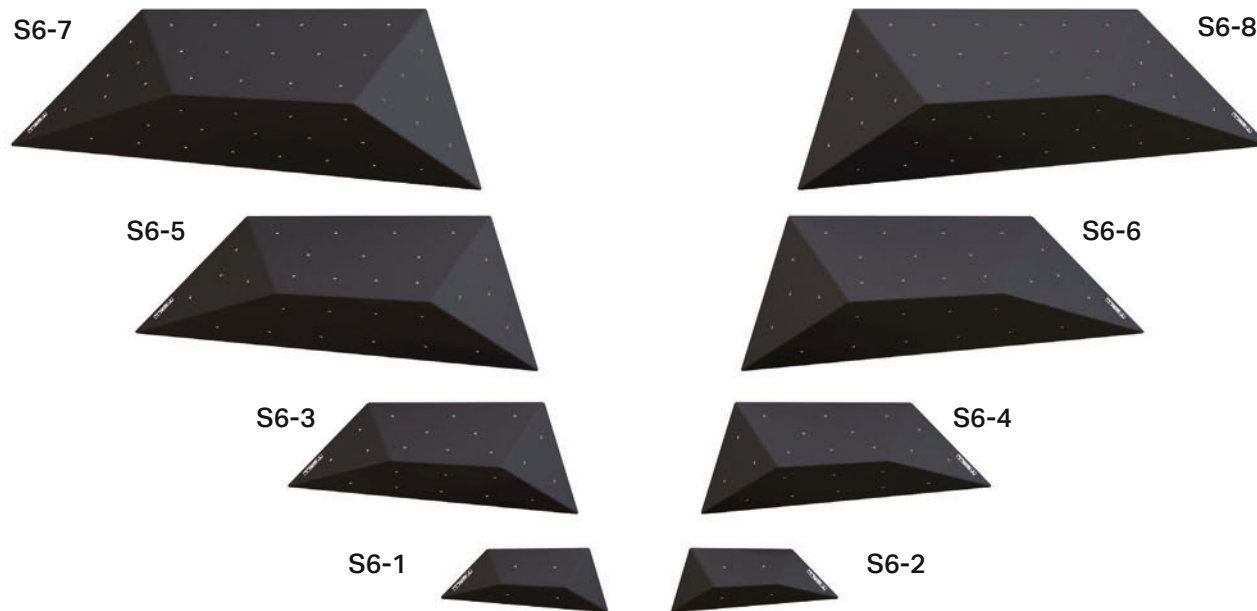

Choose the volumes
optionally with or
without T-nuts

MONTSERRAT

Smallest:
Height: 15 cm
Side: 75 cm

Largest:
Height: 37 cm
Side: 210 cm