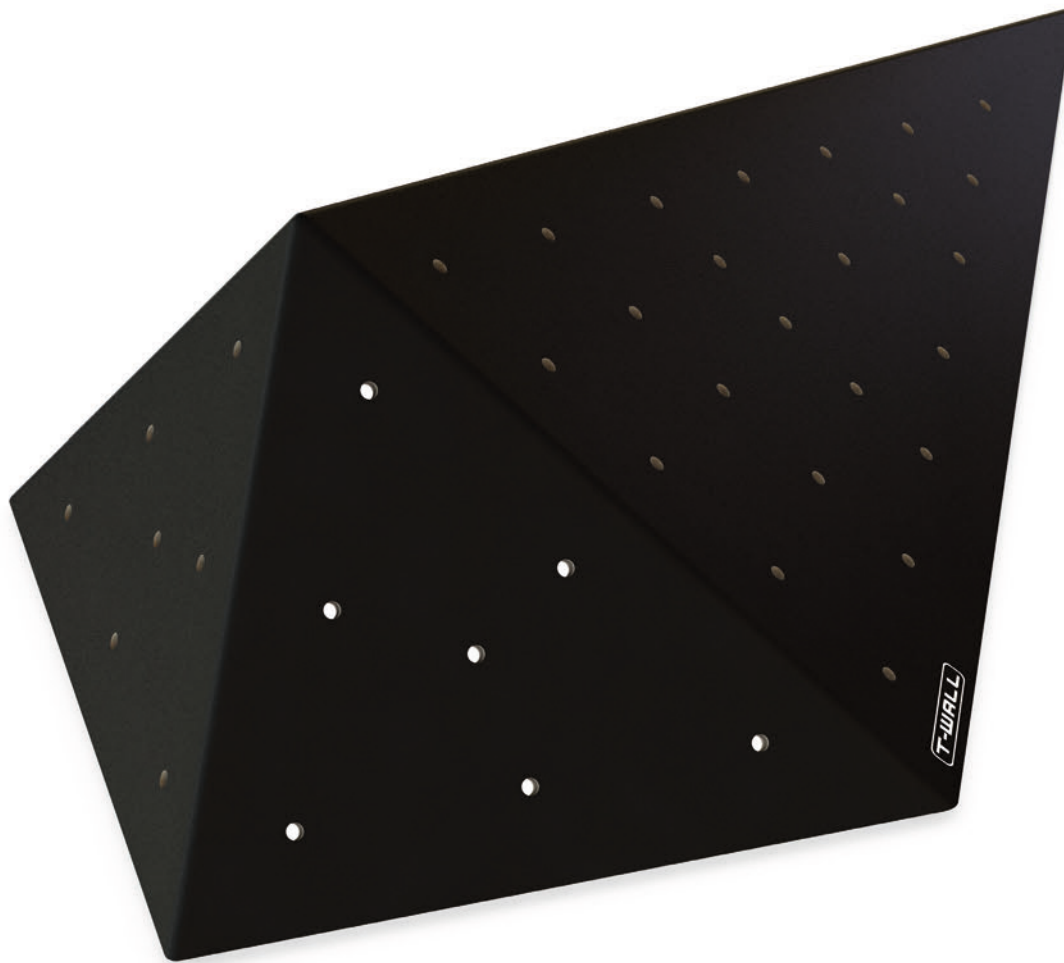

GONZO 11-600

1 piece

Height: 25 cm
Sides: 115 cm, 55 cm

GONZO 12-600

1 piece

Height: 25 cm
Sides: 115 cm, 55 cm

GONZO 13-600

1 piece

Height: 14 cm
Sides: 110 cm, 36 cm

GONZO 14-1200

1 piece

Height: 30 cm
Sides: 90 cm, 45 cm

GONZO 15-1200

1 piece

Height: 30 cm
Sides: 90 cm, 45 cm

GONZO 16-1600

1 piece

Height: 40 cm
Sides: 60 cm, 120 cm

GONZO 17-600

1 piece

Height: 38 cm
Sides: 40 cm

GONZO 18-600

1 piece

Height: 57 cm
Sides: 60 cm, 45 cm

A dark, textured pyramid is shown against a black background. The pyramid is illuminated from the side, creating a gradient of light across its surface. The top face of the pyramid is covered in a grid of small, circular holes. The word "HUECOS" is written in white, bold, uppercase letters on the right side of the image.