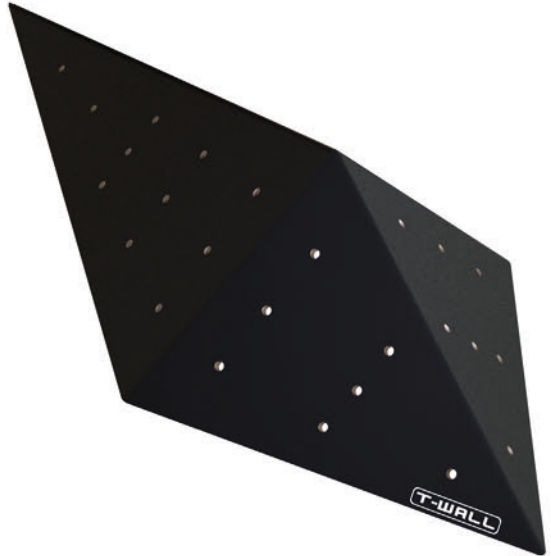

1 piece

Height: 53 cm
Sides: 139 cm

TW M3

1 piece

Height: 26 cm
Sides: 121 cm

TW M4

1 piece

Height: 42 cm
Sides: 58 cm

TW M5

1 piece

Height: 43 cm
Sides: 182 cm

TW M6

1 piece

Height: 30 cm
Sides: 105 cm, 59 cm

TW M7

1 piece

Height: 30 cm
Sides: 135 cm, 100 cm

TW M8

1 piece

Height: 30 cm
Sides: 105 cm, 63 cm

GONZO

GONZO 4-400

1 piece

Height: 23 cm
Sides: 37 cm

GONZO 5-400

1 piece

Height: 15 cm
Sides: 37 cm

GONZO 6-400

1 piece

Height: 11 cm
Sides: 37 cm

GONZO 7-400

1 piece