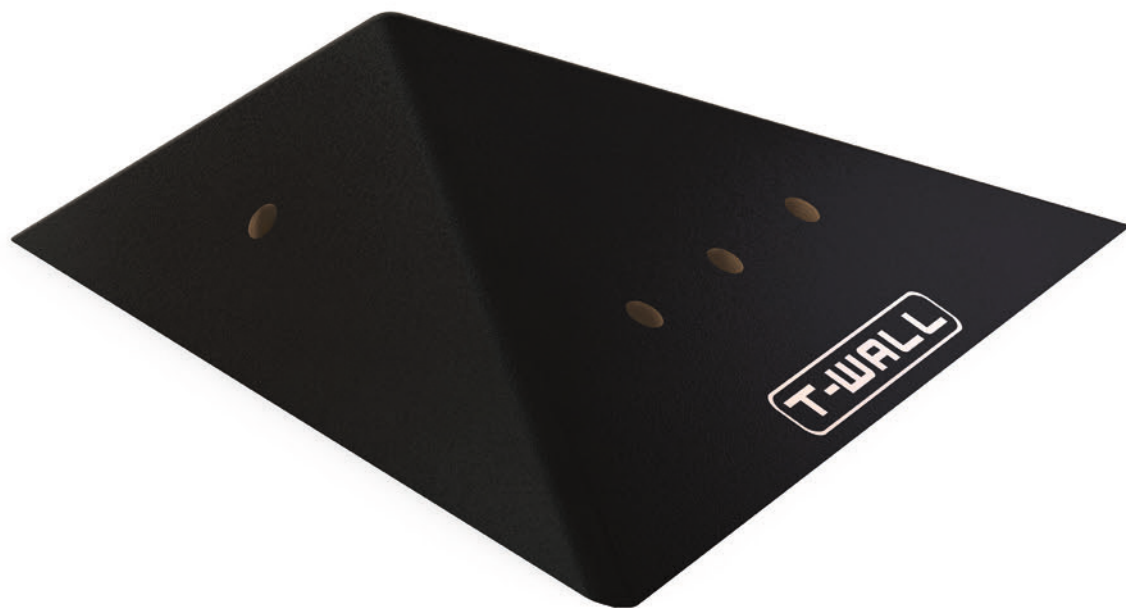

GONZO 5-400

1 piece

Height: 15 cm
Sides: 37 cm

GONZO 6-400

1 piece

Height: 11 cm
Sides: 37 cm

GONZO 7-400

1 piece

Height: 10 cm
Sides: 37 cm

GONZO 8-400

1 piece

Height: 16 cm
Sides: 37 cm

GONZO 9-400

1 piece

Height: 16 cm
Sides: 37 cm

GONZO 10-400